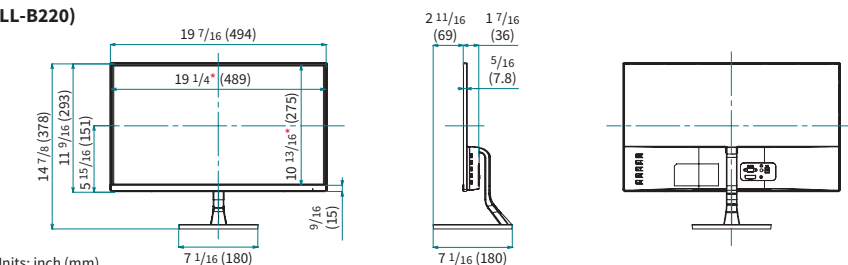

Dimensions

(LL-B270)

(LL-B240)

(LL-B220)

Units: inch (mm)
* Screen dimensions

Input/Output Terminals

SHARP ELECTRONICS CORPORATION
100 Paragon Drive, Montvale, NJ 07645
1-800-BE-SHARP • www.sharppusa.com

Sharp is a registered trademark of Sharp Corporation. The terms HDMI, High-Definition Multimedia Interface and the HDMI logo are trademarks or registered trademarks of HDMI Licensing Administrator, Inc. All other brand names and product names may be trademarks or registered trademarks of their respective owners. All screen images appearing in this brochure are simulated. Design and specifications are subject to change without prior notice.