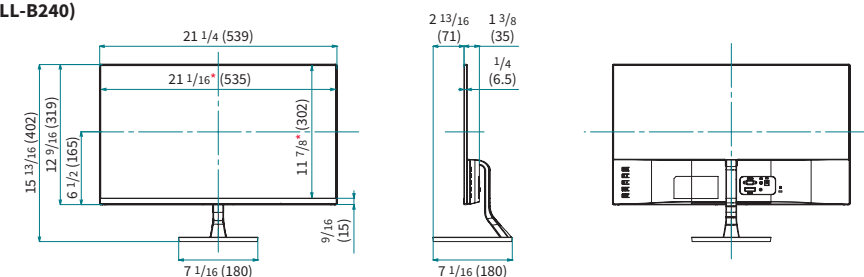

Specifications

Model Name	LL-B270	LL-B240	LL-B220
Installation	Landscape		
LCD Panel	27" Class (27" diagonal) TFT LCD	24" Class (23.8" diagonal) TFT LCD	22" Class (21.5" diagonal) TFT LCD
Max. Resolution	1,920 × 1,080 pixels		
Max. Display Colors (approx.)	16.77 million colors		
Pixel Pitch (H × V)	0.311 × 0.311 mm	0.2745 × 0.2745 mm	0.24795 × 0.24795 mm
Brightness* (typical)	250 cd/m² (default: 200 cd/m²)		
Contrast Ratio (typical)	3,000 : 1		
Viewing Angle (H/V)	178°/178° (CR ≥ 10)		176°/176° (CR ≥ 10)
Active Screen Area (W × H)	23 1/2" × 13 1/4"	20 3/4" × 11 11/16"	18 3/4" × 10 9/16"
Response Time	8 ms		
Backlight	LED, edge lit		
Computer Input	Analog RGB (0.7 Vp-p) [75Ω], HDMI™		
Synchronization	Horizontal/vertical separation (TTL: positive/negative)		
Plug & Play	VESA DDC2B		
Power Management	VESA DPMS, DVI DMPM		
Input Terminals	HDMI × 1, Mini D-sub 15-pin × 1		
Output Terminals	3.5 mm-diameter mini stereo jack × 1		
Tilt Angle	Downward 5°, Upward 15°		
Power Supply	100V - 240V AC, 50/60 Hz (when using the supplied AC adapter), DC 19 V		
Power Consumption	40 W (during standby: 0.5 W)	30 W (during standby: 0.5 W)	
Environmental Conditions	Operating Temperature 0°C to 40°C		
	Operating Humidity 10% to 85% RH (no condensation)		
Dimensions (W × D × H) (approx.) (including stand)	24 1/8" × 8 11/16" × 17 1/2" (613 × 220 × 444 mm)	21 1/4" × 7 1/16" × 15 13/16" (539 × 180 × 402 mm)	19 7/16" × 7 1/16" × 14 7/8" (494 × 180 × 378 mm)
Weight (approx.) (display only)	8.6 lbs (3.9kg)	7.1 lbs (3.2 kg)	5.5 lbs (2.5 kg)
Main Accessories	AC adapter, power cord, HDMI cable, operation manual, base