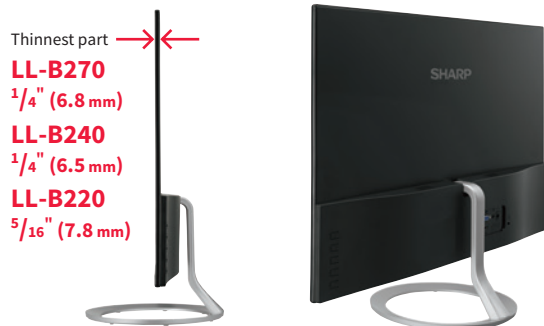

SHARP®

Be Original.

LL-B270 LL-B240 LL-B220

Desktop LCD Monitors

Maximizing On-Screen Space with Style

Slim and Elegant Design

LL-B270/B240/B220 desktop monitors come in three size options: 27" Class (27" diagonal), 24" Class (23.8" diagonal) and 22" Class (21.5" diagonal), respectively. With their slim bezel* and svelte profile, they offer space conscious solutions for any office desk. Integrated with the stylish round stand, the panel seems to float before your eyes. Even if you have several monitors set up, they won't dominate the space. Rather than the hardware, it's the on-screen content that you'll notice.

Thinnest part → ←
LL-B270
1/4" (6.8 mm)
LL-B240
1/4" (6.5 mm)
LL-B220
5/16" (7.8 mm)

* LL-B270/B240: 1/16" (2 mm) right/left/top; LL-B220: 1/8" (2.5 mm) right/left, 1/8" (3 mm) top

Adjustable Blue Light

The LL-B270/B240/B220 supports full HD resolution at 1,920 × 1,080 pixels. Small text and fine lines are rendered precisely, and the wide-format display gives you plenty of screen space to help you work productively.